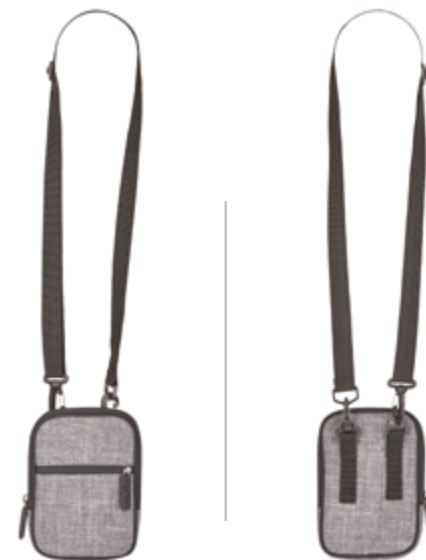

58 x 25 x 30 cm	Approx. 58 litres	100% polyester
-----------------	----------------------	-------------------

Supplied without contents/decoration

BS17408 BASIC

Small Messenger Bag – Philadelphia

- 600D polyester shoulder bag in Grey Melange
- Main compartment with zip fastener and extra inside pocket **1**
- Fold-over flap with hook-and-loop fastener and zip-fastened pocket **2**
- An additional compartment with zip fastener at front **3**
- Two grey hook-and-look fasteners on rear for attaching to belt
- Detachable, length-adjustable, grey carry strap with plastic carabiner hooks
- Small carry strap on top
- All zip fasteners in black, rubber zip puller with “bags2GO” imprint

21,5 x 19 x 4 cm	Approx. 1,5 litres	100% polyester
------------------	-----------------------	-------------------

BS17227 BASIC

Festival Bag 1 – Palm Springs

- 600D polyester shoulder bag in Grey Melange
- Main compartment with zip fastener and extra inside pocket **1**
- Front-mounted, zip-fastened pocket
- Detachable, length-adjustable, black carry strap with plastic carabiner hooks **2**
- Two belt loops on rear
- All zip fasteners in black, rubber zip puller with “bags2GO” imprint

17 x 13 x 2,5 cm	Approx. 0,5 litres	100% polyester
------------------	-----------------------	-------------------

BS17156 BASIC

Hip Bag – Detroit

- 600D polyester belt bag in Grey Melange
- Zip-fastened main compartment with two extra open pockets
- A front-mounted zip-fastened pocket **1**
- Adjustable carry strap with click-in-place fastener **2**
- All zip fasteners in black, rubber zip puller with “bags2GO” imprint