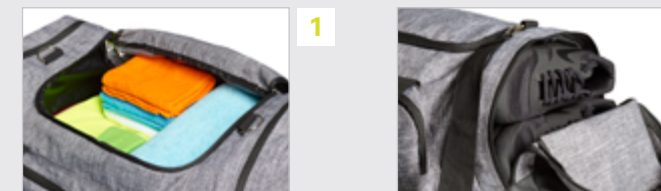

50 x 25 x 25 cm	Approx. 31 litres	100% polyester
-----------------	----------------------	-------------------

Supplied without contents/decoration

BS15383 BASIC

Allround Sports Bag – Atlanta

- 600D polyester all-purpose sports bag in Grey Melange
- A main compartment with two-way U-form zip fastener **1**
- A front-mounted zip-fastened pocket
- Two zip-fastened side pockets, one designed to be used as a laundry/shoe compartment **2**
- Detachable, length-adjustable sling belt with flexible shoulder pad and metal carabiner hooks for fixture
- Two carry straps with padded hook-and-loop handle
- Extra handle on the side
- Reinforced base made of PU with four floor feet
- All zip fasteners in black, rubber zip puller with “bags2GO” imprint

58 x 25 x 30 cm	Approx. 58 litres	100% polyester
-----------------	----------------------	-------------------

Supplied without contents/decoration

BS17408 BASIC

Small Messenger Bag – Philadelphia

- 600D polyester shoulder bag in Grey Melange
- Main compartment with zip fastener and extra inside pocket **1**
- Fold-over flap with hook-and-loop fastener and zip-fastened pocket **2**
- An additional compartment with zip fastener at front **3**
- Two grey hook-and-look fasteners on rear for attaching to belt
- Detachable, length-adjustable, grey carry strap with plastic carabiner hooks
- Small carry strap on top
- All zip fasteners in black, rubber zip puller with “bags2GO” imprint