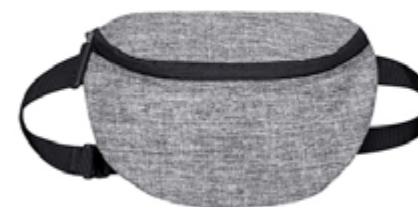

21,5 x 19 x 4 cm	Approx. 1,5 litres	100% polyester
------------------	-----------------------	-------------------

BS17227 BASIC

Festival Bag 1 – Palm Springs

- 600D polyester shoulder bag in Grey Melange
- Main compartment with zip fastener and extra inside pocket **1**
- Front-mounted, zip-fastened pocket
- Detachable, length-adjustable, black carry strap with plastic carabiner hooks **2**
- Two belt loops on rear
- All zip fasteners in black, rubber zip puller with “bags2GO” imprint

17 x 13 x 2,5 cm	Approx. 0,5 litres	100% polyester
------------------	-----------------------	-------------------

BS17156 BASIC

Hip Bag – Detroit

- 600D polyester belt bag in Grey Melange
- Zip-fastened main compartment with two extra open pockets
- A front-mounted zip-fastened pocket **1**
- Adjustable carry strap with click-in-place fastener **2**
- All zip fasteners in black, rubber zip puller with “bags2GO” imprint

36 x 15 x 7,5 cm	Approx. 4 litres	100% polyester
------------------	---------------------	-------------------

BS15393 BASIC

Belt Bag – Chicago

- 600D polyester belt bag in Grey Melange
- A main compartment with zip fastener **1**
- An small extra zip-fastened pocket at the rear **2**
- Adjustable carry strap with click-in-place fastener
- All zip fasteners in black, rubber zip puller with “bags2GO” imprint

23 x 17 x 6 cm	Approx. 2 litres	100% polyester
----------------	---------------------	-------------------

BS15389 BASIC

Cooler Bag – Alaska

- 600D polyester refrigeration bag in Grey Melange
- Main compartment with two-way U-form zip fastener
- Two side pockets made of air mesh with elastic draw cord **1**
- Foam insulation **2**
- Length-adjustable, detachable shoulder strap
- Two carry straps with hook-and-loop handle
- All zip fasteners in black, rubber zip puller with “bags2GO” imprint